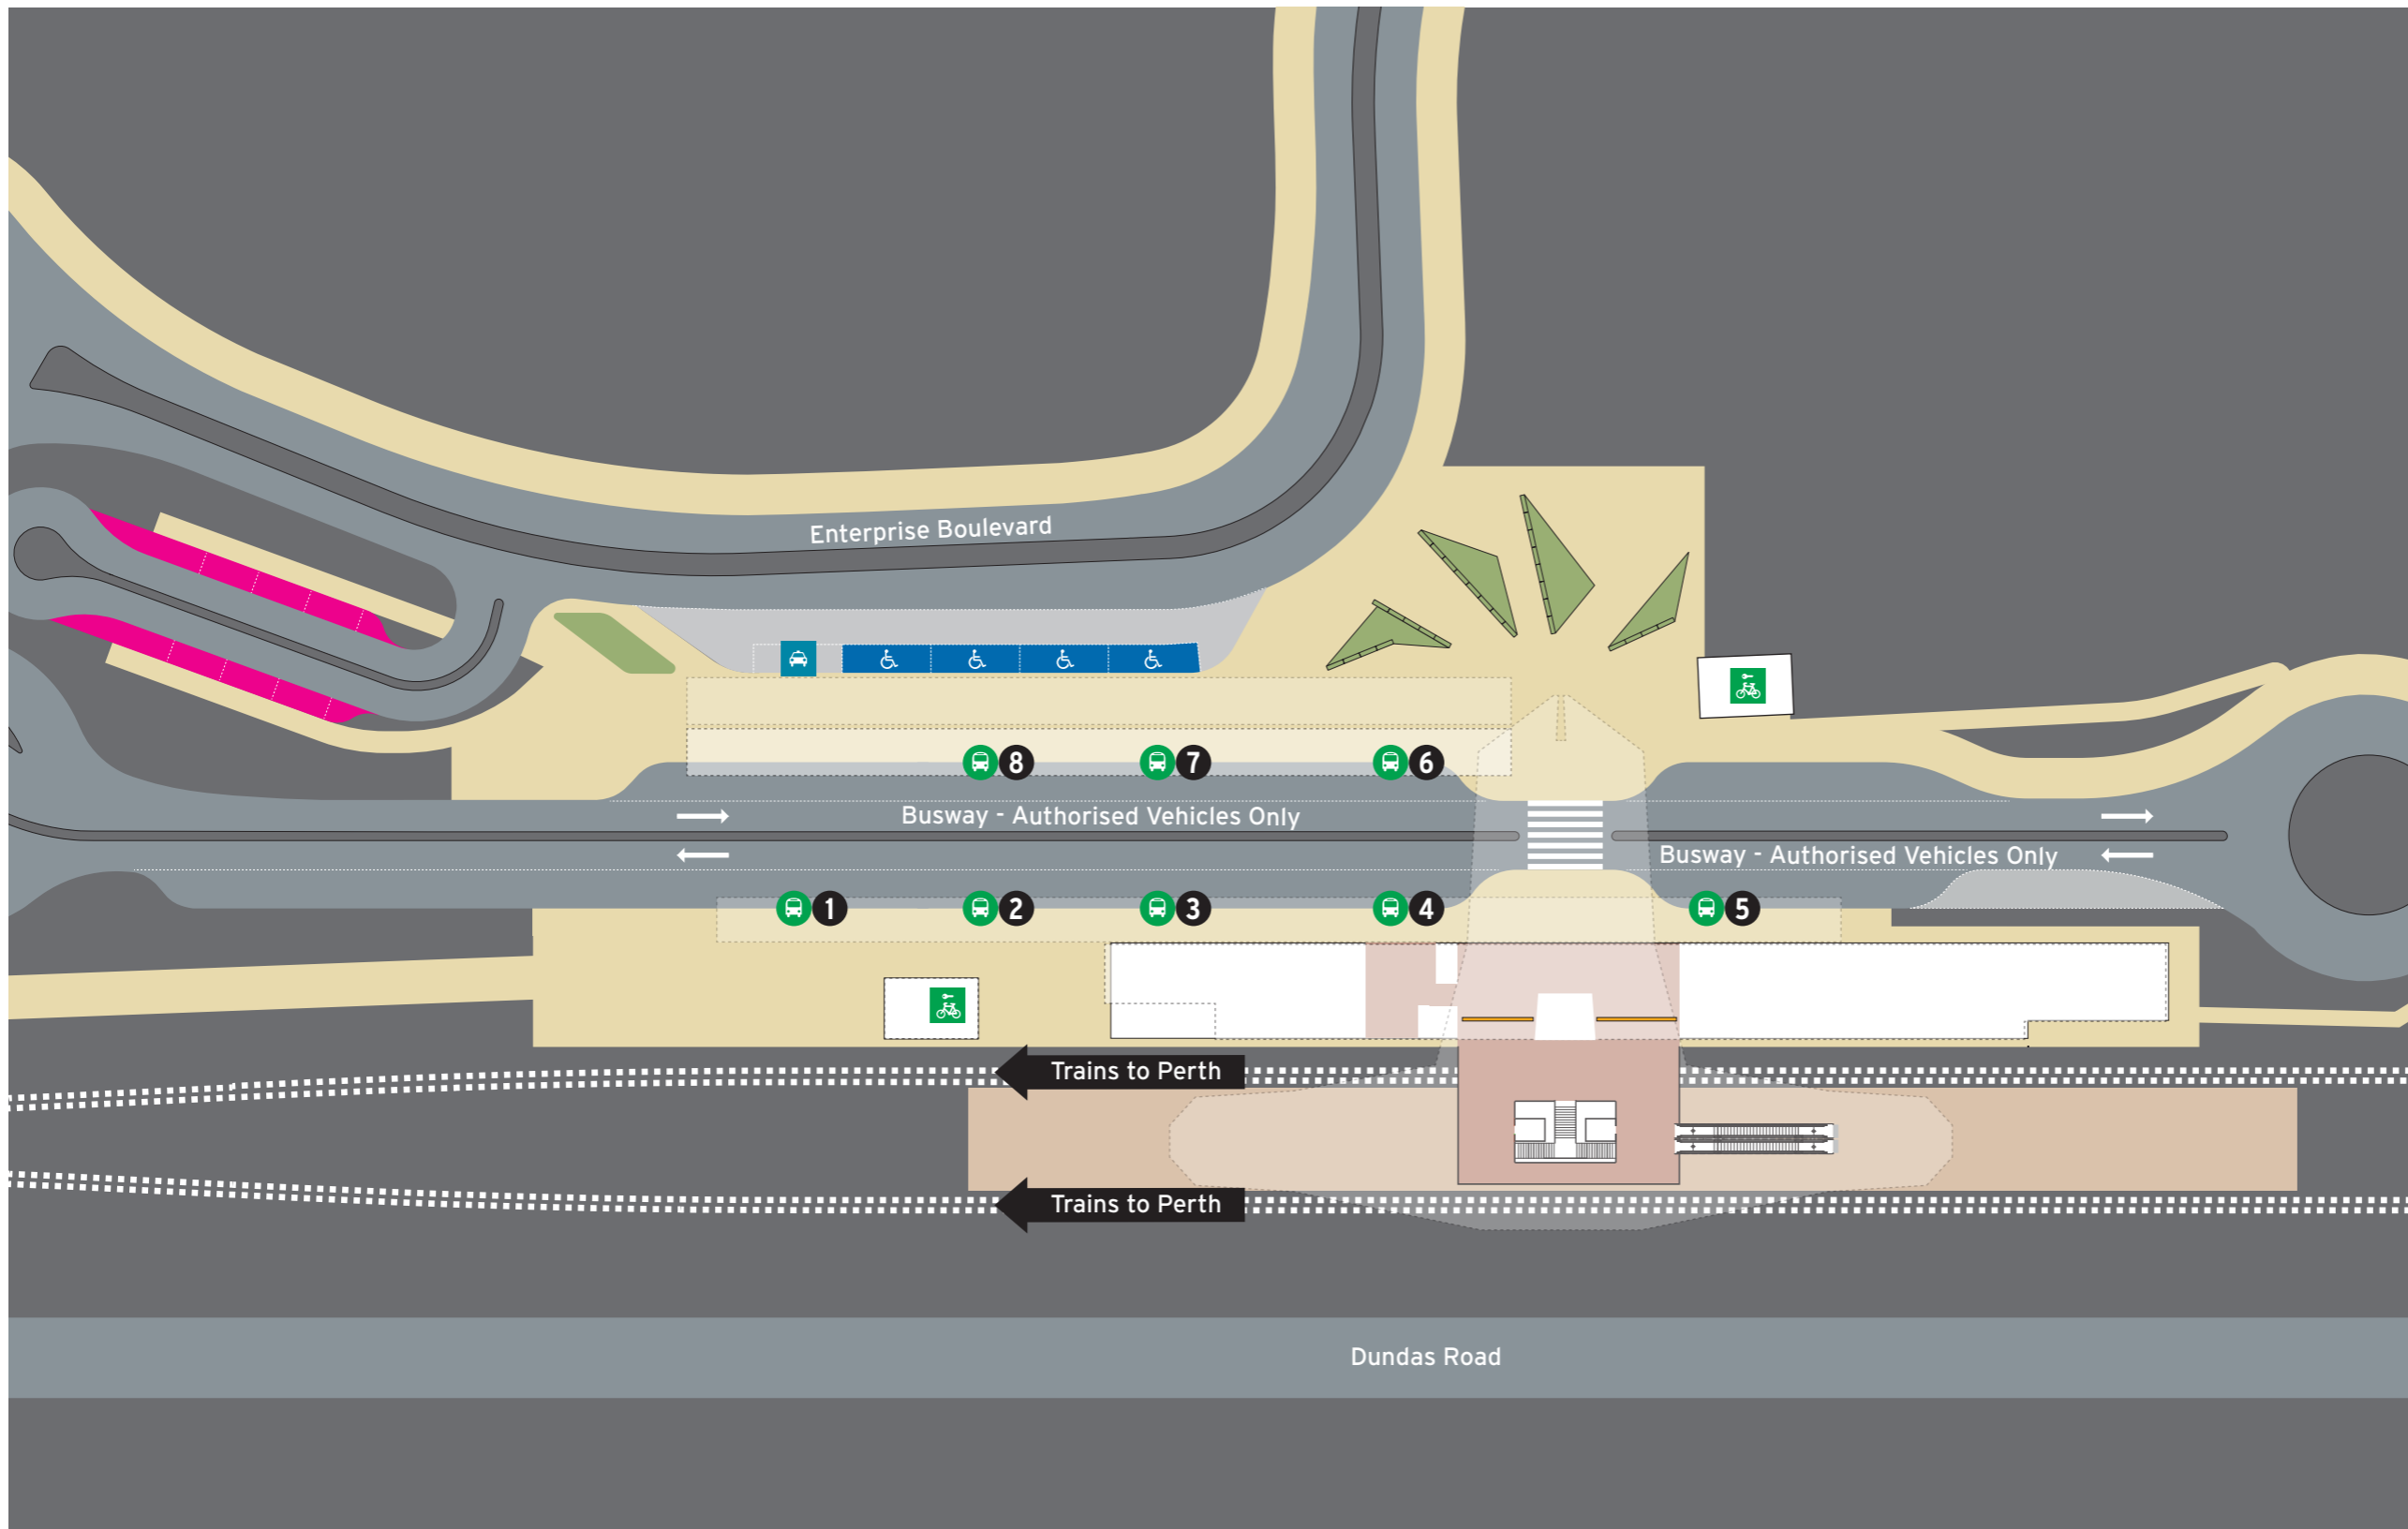

**Legend**

<p>North Point</p>	<p>Scale</p>	All Access	Escalator	Stairs	Toilets - Male & Female Accessible	Toilets - Female	Transperth Parking	Platform	Road
		Fare Gates	Lift	Bus Stand	Toilets - Male	Pathways	Concourse	Non-Accessible Area	

Legend

 North Point	 Scale	 All Access	 Escalator	 Stairs	 Platform
		 Pedestrian Access	 Lift		 Non-Accessible Area

**P | Parking Information**

**When to pay**

**Operating Times**  
 Monday-Friday Fee applies  
 Saturday No charge  
 Sunday or Public Holiday No charge\*  
 \*Unless vehicle is parked overnight

	<p>Scale</p>	Motorbikes	Lift	ACROD Parking	Transperth Parking	Pathways	Non-Accessible Area
		Stairs	Short Term Parking	SmartParker Machine	Road		

**P | Parking Information**

**When to pay**

**Operating Times**  
 Monday-Friday Fee applies  
 Saturday No charge  
 Sunday or Public Holiday No charge\*  
 \*Unless vehicle is parked overnight

		Bike Shelter	Bus Stand	ACROD Parking	Transperth Parking	Pathways	Concourse	Non-Accessible Area
North Point	Scale	Taxi		Short Term Parking	SmartParker Machine	Platforms	Road	