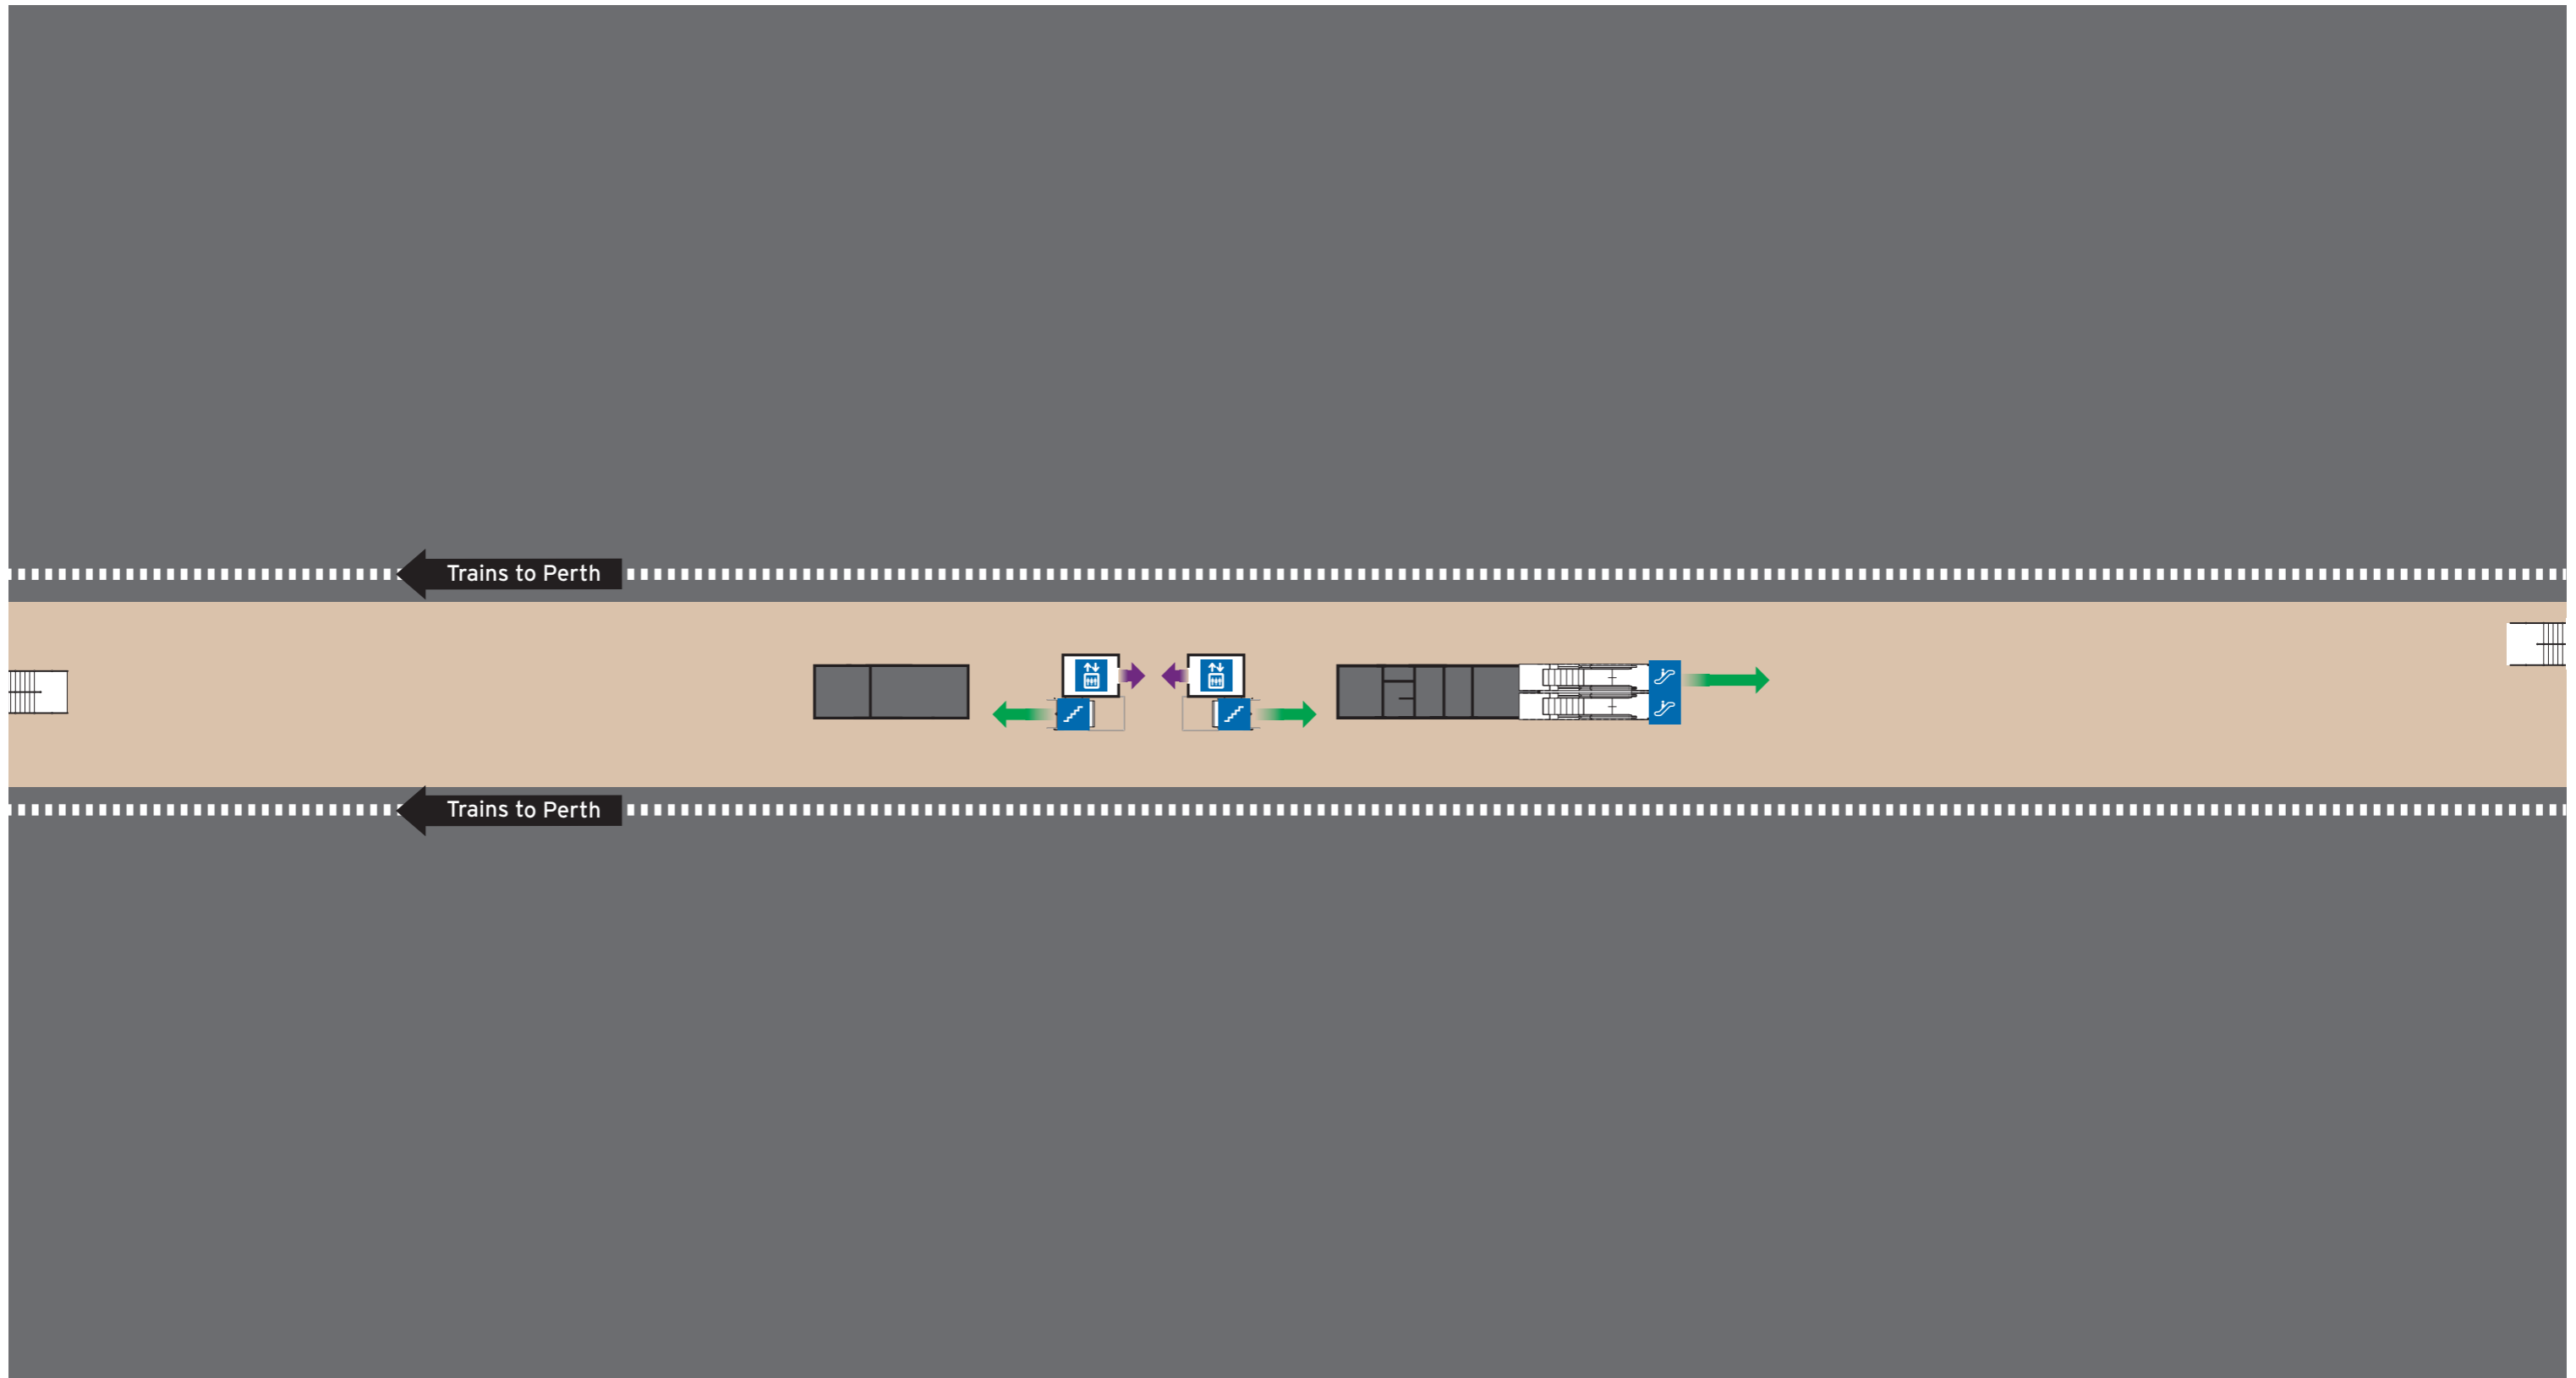

## Legend

 North Point	 Scale	 Transperth Parking	 Pathways	 Concourse	 Non-Accessible Area
			 Platform	 Road	

**Bus Stands**

Stand	Route
1	270, 293
2	275
3	276
4	277, 278
5	Set Down
Train Replacement to Perth 902	
6	Set Down
7	280
8	271

**Legend**

<p>North Point</p>	<p>Scale</p>	All Access	Escalator	Stairs	Toilets - Male & Female Accessible	Toilets - Female	Transperth Parking	Platform	Road
		Fare Gates	Lift	Bus Stand	Toilets - Male	Pathways	Concourse	Non-Accessible Area	

Legend

 North Point	 Scale	 All Access	 Escalator	 Stairs	 Platform
		 Pedestrian Access	 Lift		 Non-Accessible Area

**P | Parking Information**

**When to pay**

**Operating Times**  
 Monday-Friday Fee applies  
 Saturday No charge  
 Sunday or Public Holiday No charge\*  
 \*Unless vehicle is parked overnight