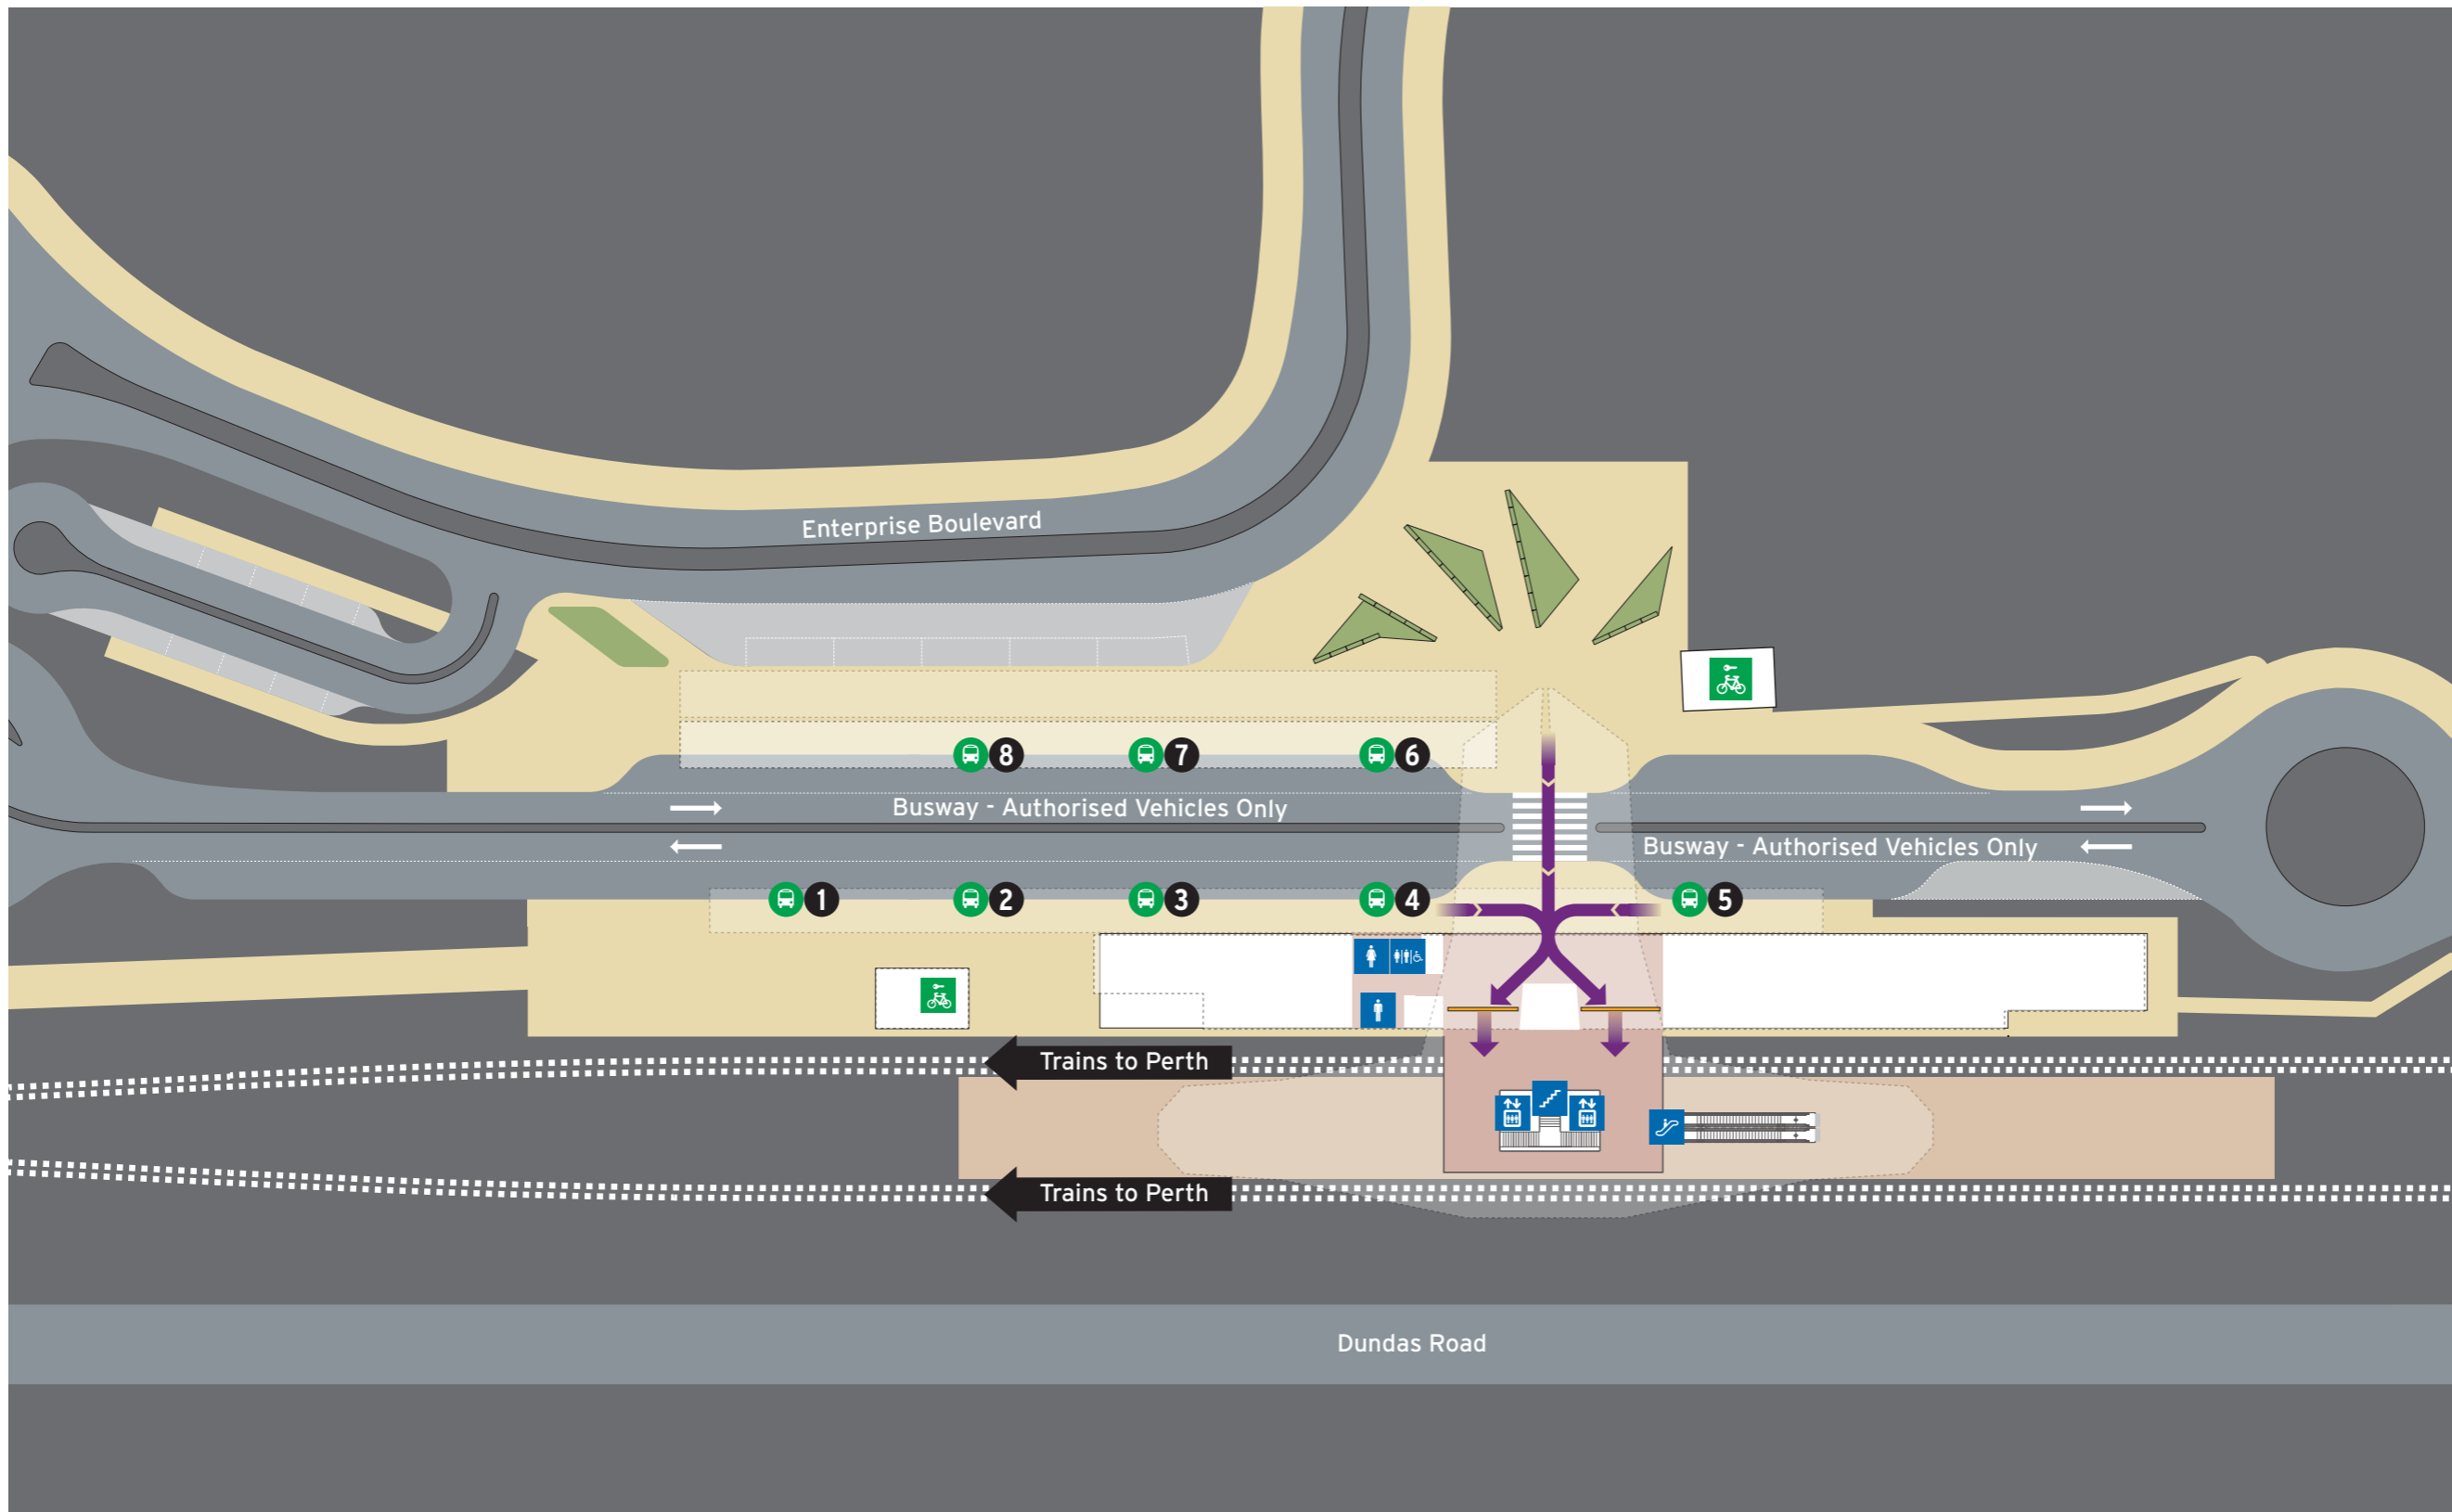

Bus Stands

Stand	Route
1	270, 293
2	275
3	276
4	277, 278
5	Set Down
Train Replacement to Perth 902	
6	Set Down
7	280
8	271

Legend

North Point	Scale	All Access	Escalator	Stairs	Toilets - Male & Female Accessible	Toilets - Female	Transperth Parking	Platform	Road
		Fare Gates	Lift	Bus Stand	Toilets - Male	Pathways	Concourse	Non-Accessible Area