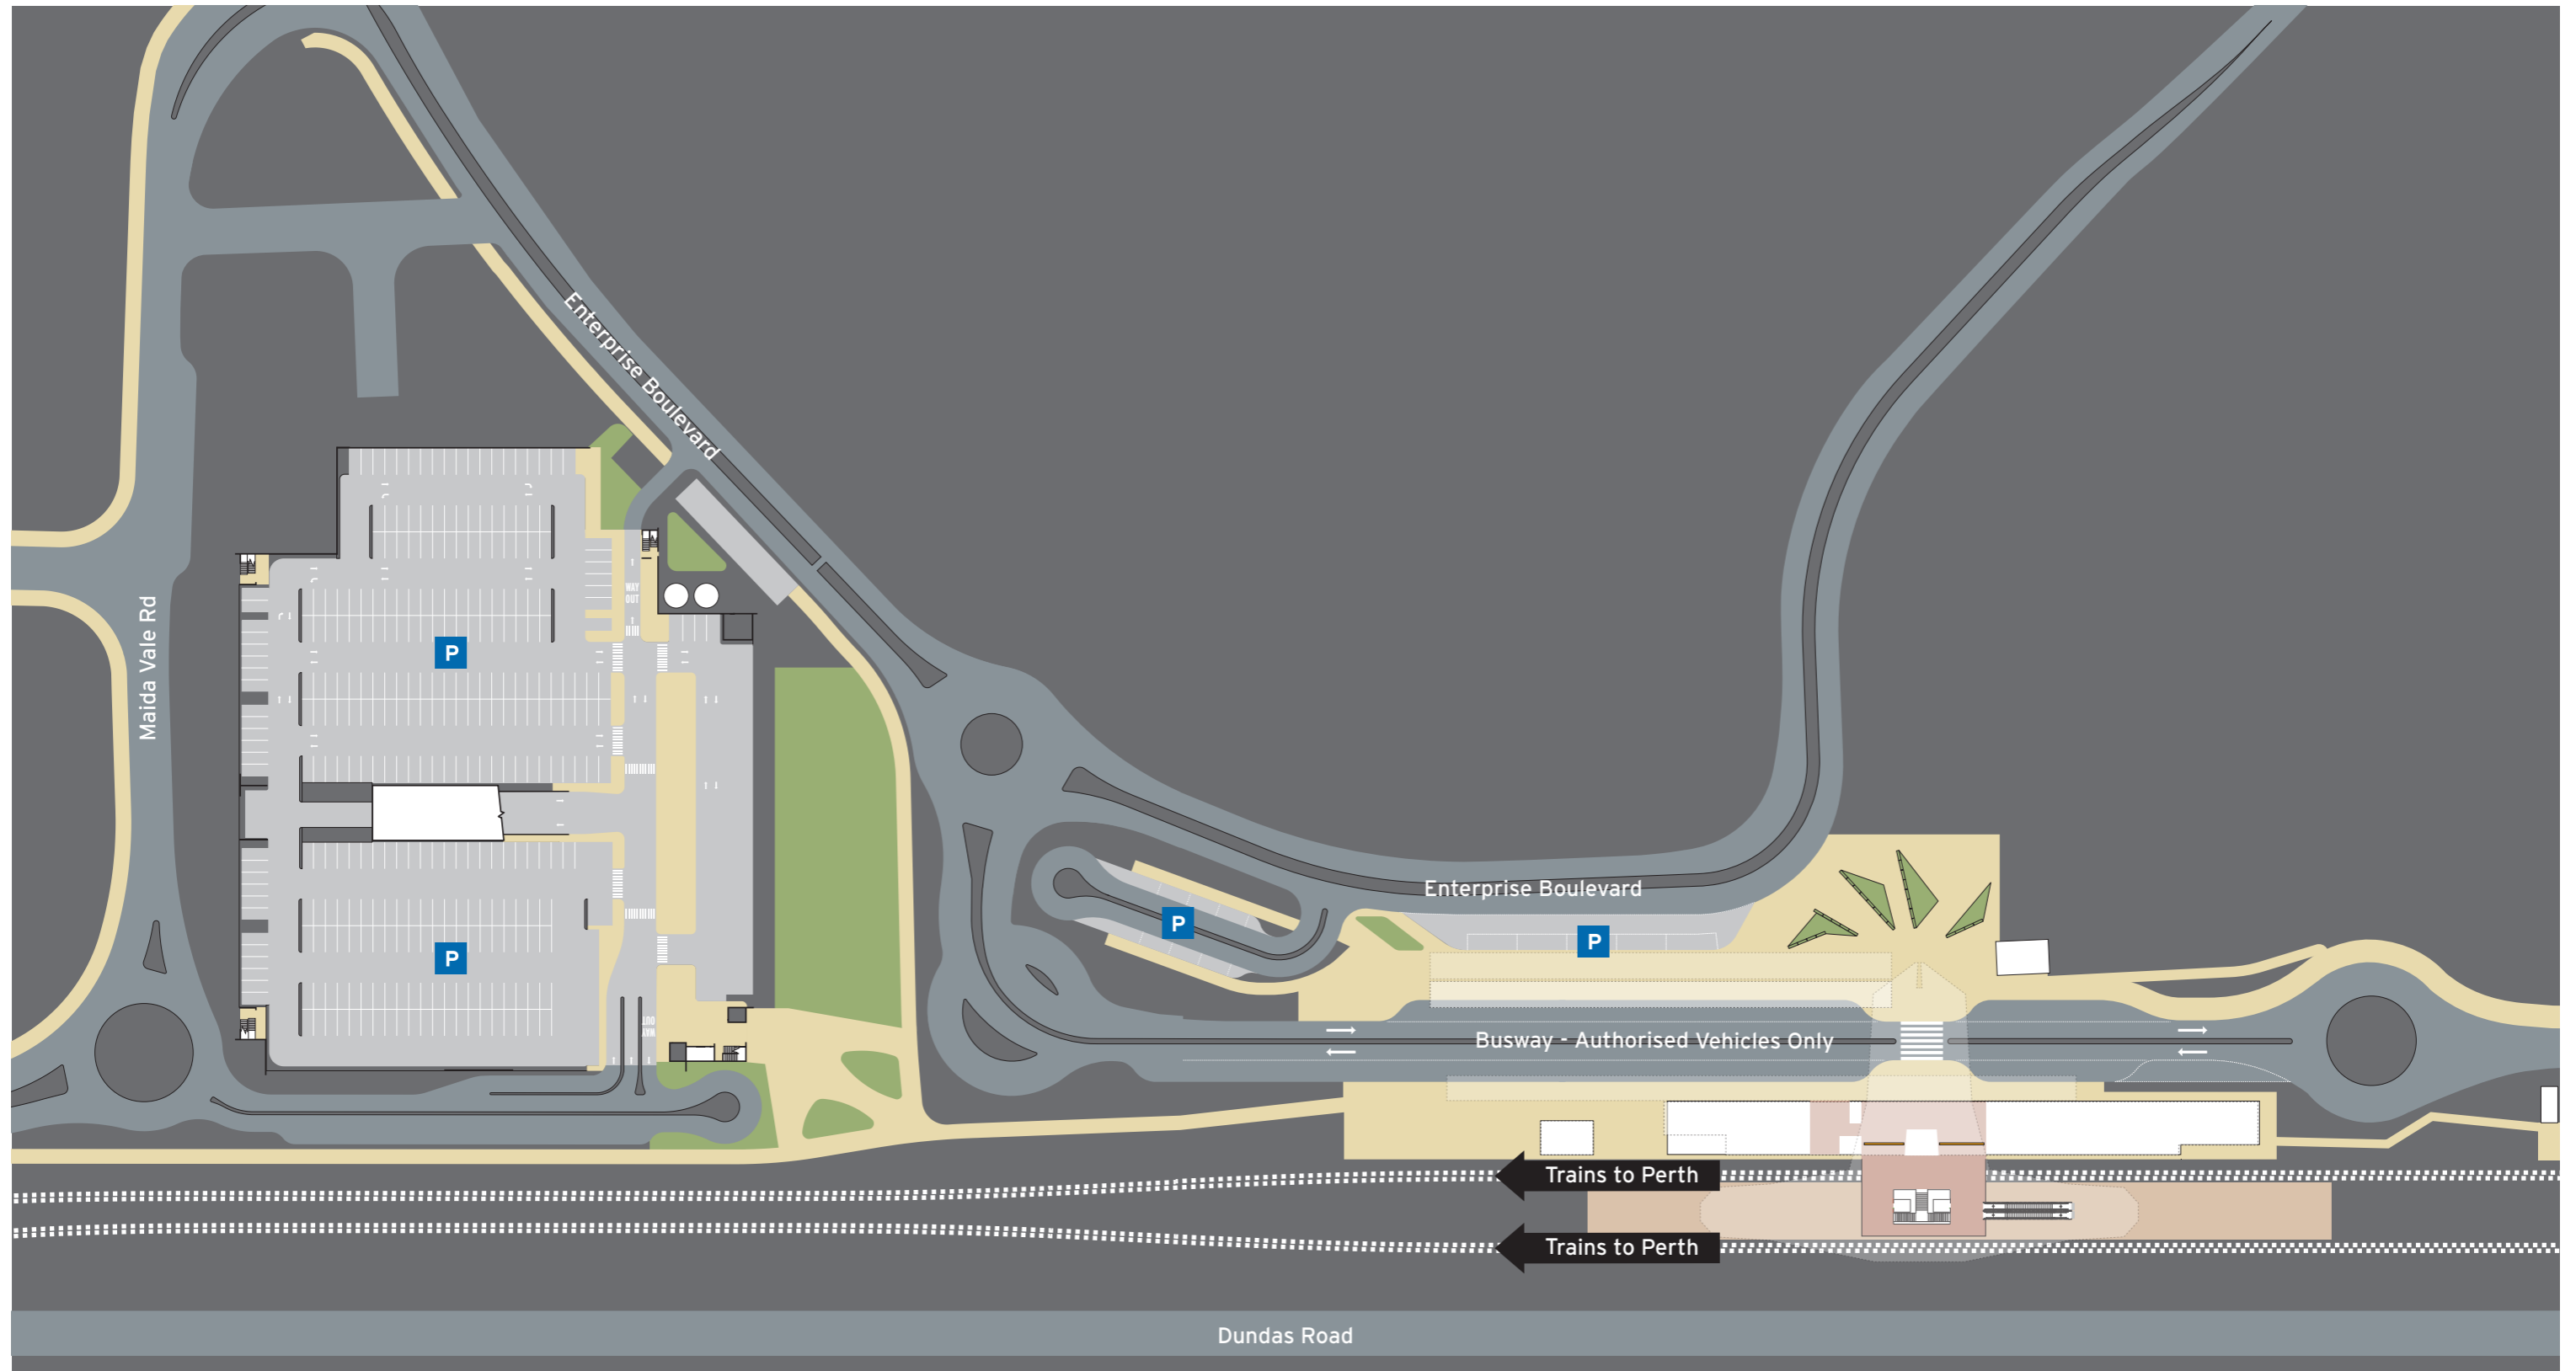

# High Wycombe Station - Station Overview Map 1 of 5 Current as at 10/10/2022

## Legend

 North Point	 Scale	 Transperth Parking	 Pathways	 Concourse	 Non-Accessible Area
			 Platform	 Road	

**Bus Stands**

Stand	Route
1	270, 293
2	275
3	276
4	277, 278
5	Set Down
Train Replacement to Perth 902	
6	Set Down
7	280
8	271

**Legend**

<p>North Point</p>	<p>Scale</p>	All Access	Escalator	Stairs	Toilets - Male & Female Accessible	Toilets - Female	Transperth Parking	Platform	Road
		Fare Gates	Lift	Bus Stand	Toilets - Male	Pathways	Concourse	Non-Accessible Area	

Legend

 North Point	 Scale	 All Access	 Escalator	 Stairs	 Platform
		 Pedestrian Access	 Lift		 Non-Accessible Area

**P | Parking Information**

**When to pay**

**Operating Times**  
 Monday-Friday Fee applies  
 Saturday No charge  
 Sunday or Public Holiday No charge\*  
 \*Unless vehicle is parked overnight